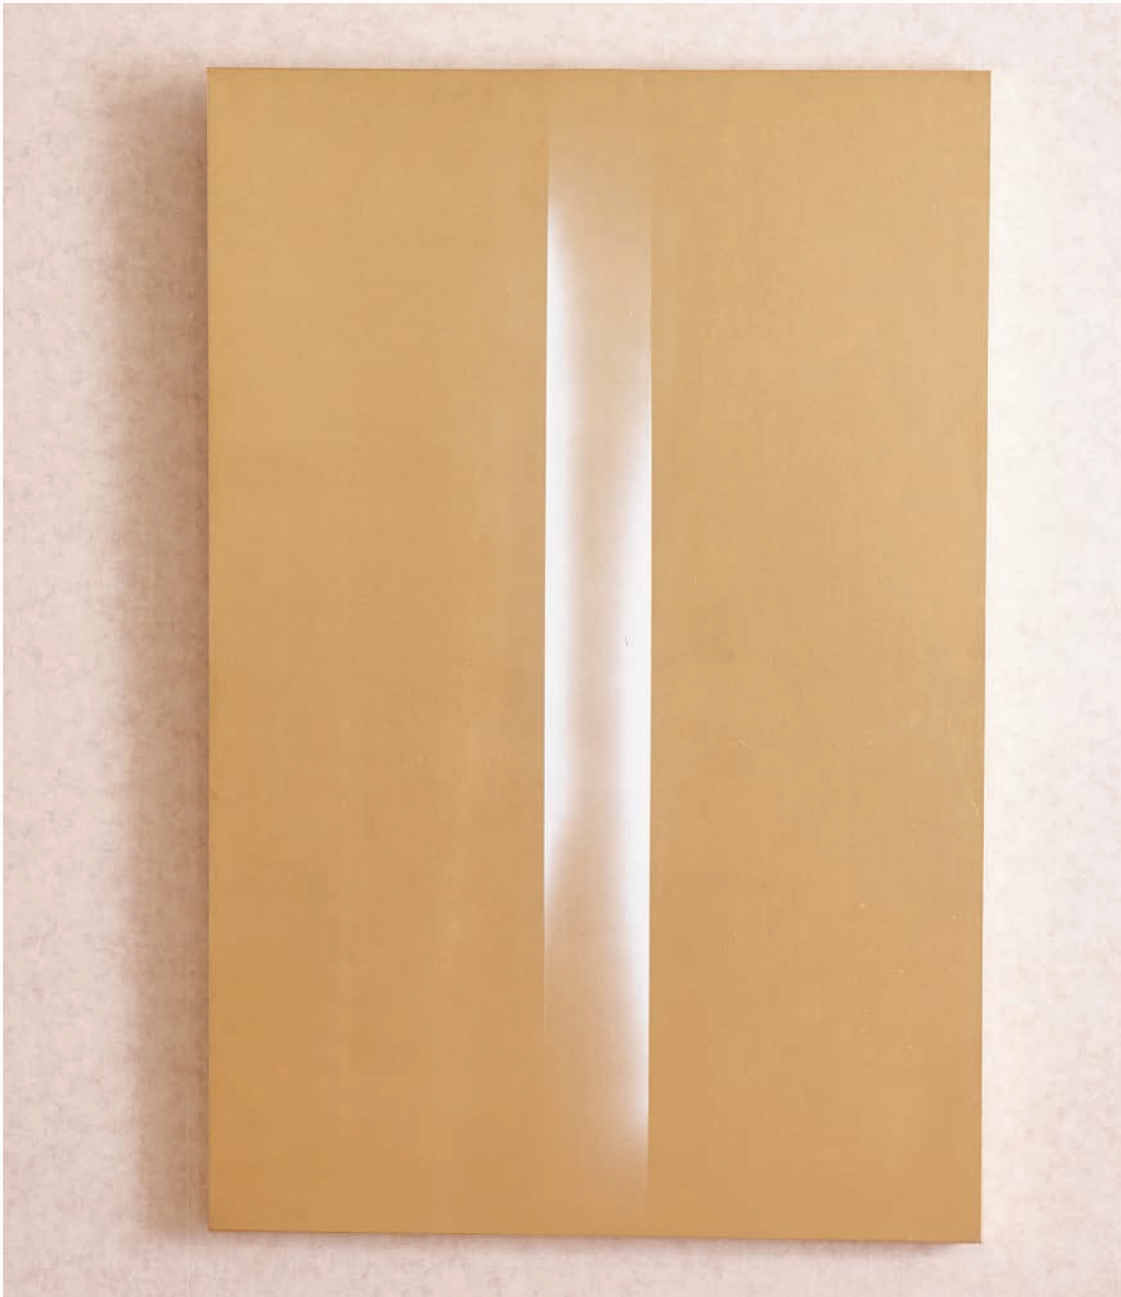

The soul sculpture bench is a mesmerizing piece that captures the beauty of the universe. Its spiraling design evokes galaxies and DNA strands symbolizing our interconnectedness.

Sconce

An aerial photograph of a dense forest, viewed from above. The trees are dark green and form a complex, interconnected pattern. Overlaid on this pattern is a bright white, web-like or marbled texture that resembles a spiderweb or a complex network of veins. The overall effect is a striking contrast between the natural green and the artificial white pattern.

## PORTAL PAINTINGS

I step into a world beyond imagination with Portal Paintings.  
They connect me to an inner dimension through a universal language of art.  
These artworks serve as portals, like gateways to infinite possibilities  
transcending reality and tapping into inner wisdom.

Silver symbolizes purity, elegance, clarity and femininity. Gold evokes warmth and energy, divinity and enlightenment.

White in these paintings symbolizes purity, simplicity, and spirituality. It evokes calmness, clarity, and new beginnings. It is a direct connection to the spiritual world. Gold adds depth and symbolism of inner power to the artwork.

Gold in these paintings symbolizes wealth, elegance, and power. It represents abundance, success, and spiritual enlightenment. It adds richness, highlights important elements, and enhances visual impact. Gold signifies beauty, magnificence, and a touch of grandeur, elevating the artwork's significance.