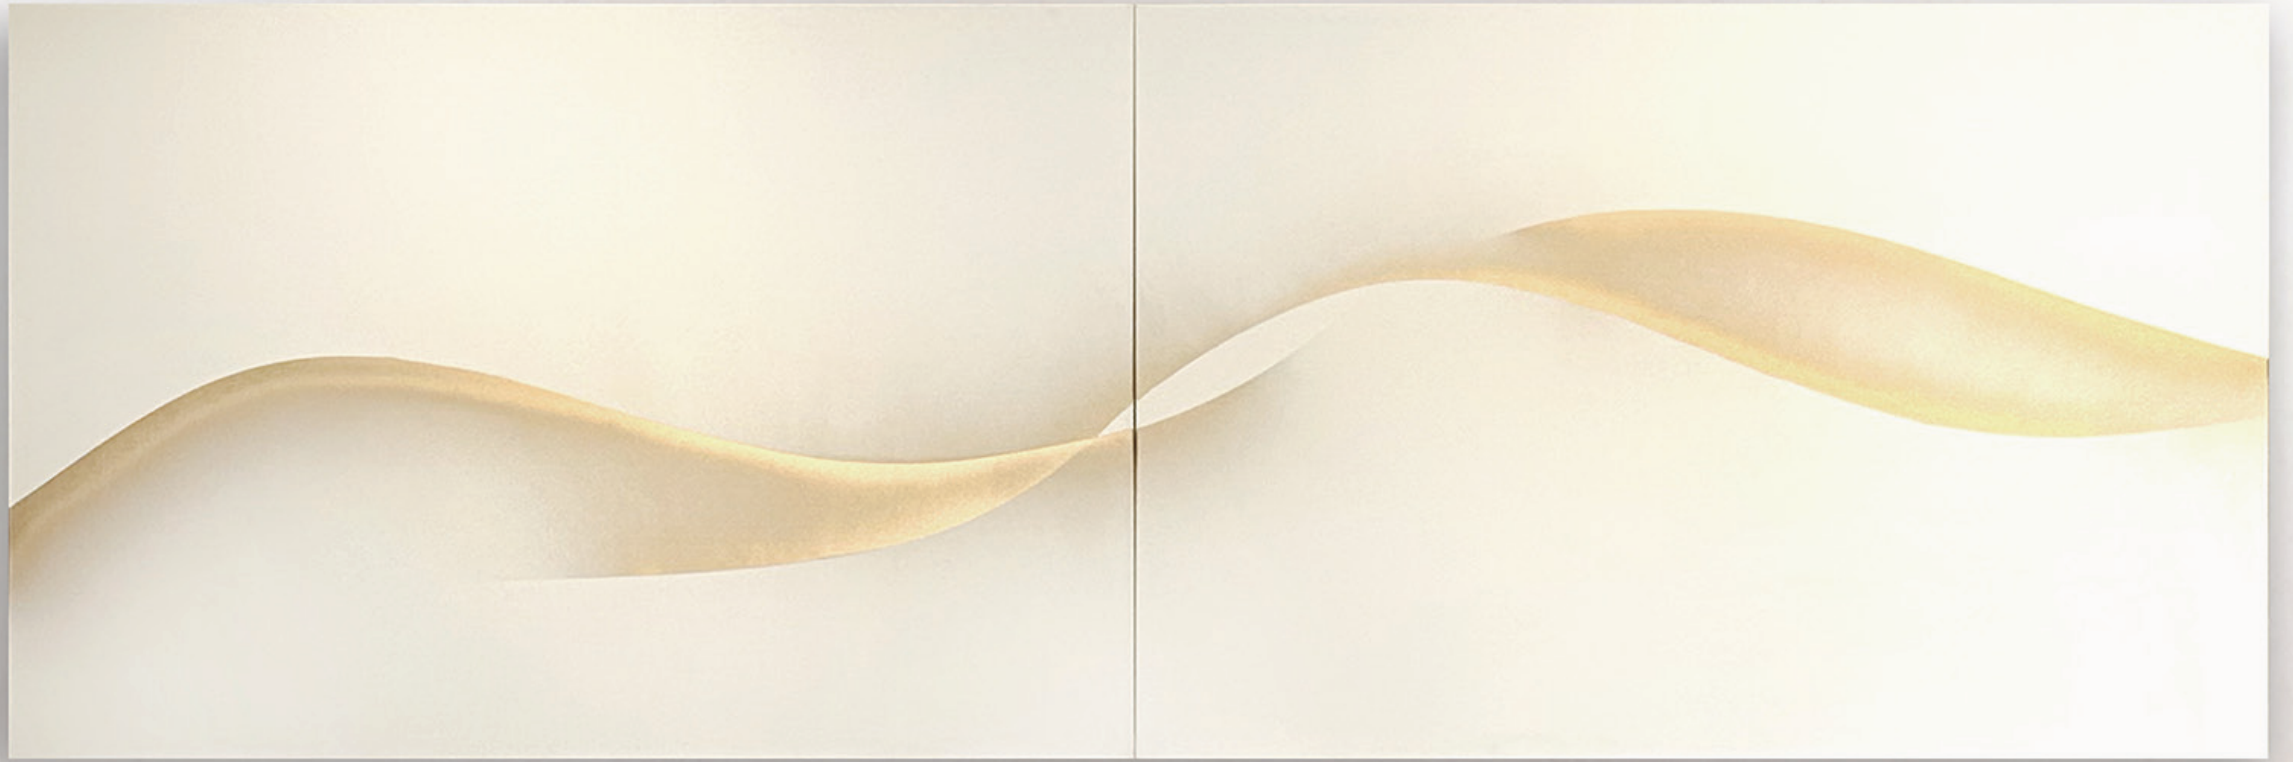

## PORTAL PAINTINGS

I step into a world beyond imagination with Portal Paintings.  
They connect me to an inner dimension through a universal language of art.  
These artworks serve as portals, like gateways to infinite possibilities  
transcending reality and tapping into inner wisdom.

Silver symbolizes purity, elegance, clarity and femininity. Gold evokes warmth and energy, divinity and enlightenment.

White in these paintings symbolizes purity, simplicity, and spirituality. It evokes calmness, clarity, and new beginnings. It is a direct connection to the spiritual world. Gold adds depth and symbolism of inner power to the artwork.