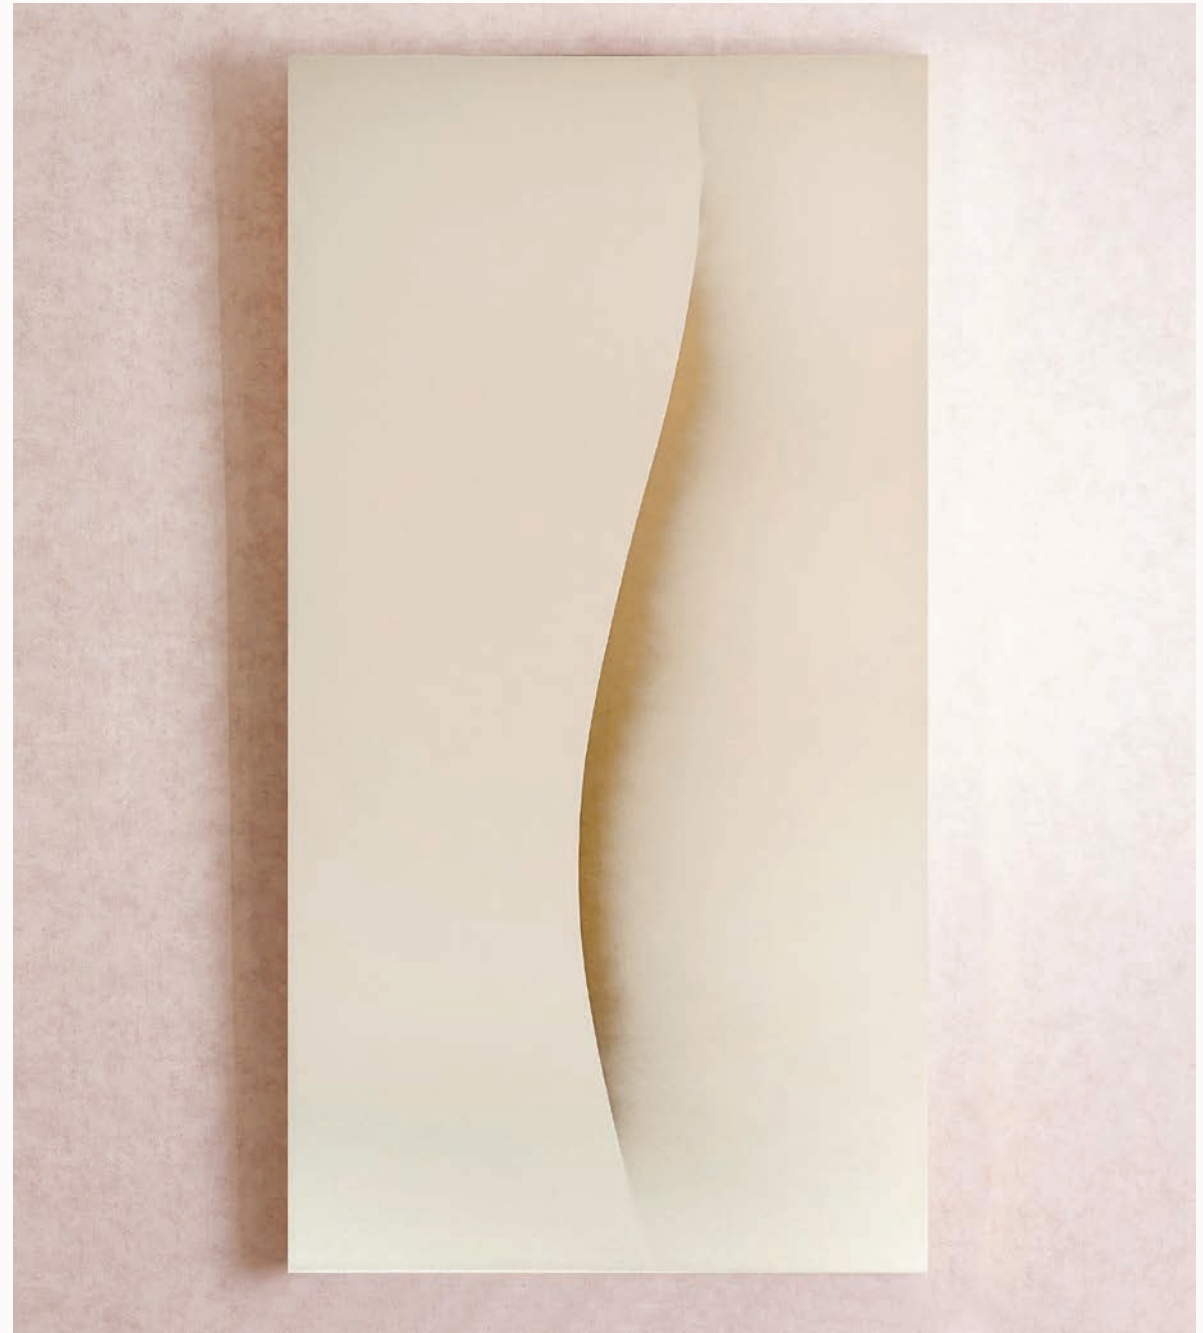

The image features a solid, deep blue background. In the foreground, there are two large, smooth, white, curved lines that sweep across the frame from left to right. These lines are slightly overlapping and have a soft, ethereal glow, suggesting they are part of a larger sculpture or architectural element. The lighting is soft and directional, highlighting the curves and creating a sense of depth and movement.

## PORTAL PAINTINGS

I step into a world beyond imagination with Portal Paintings.  
They connect me to an inner dimension through a universal language of art.  
These artworks serve as portals, like gateways to infinite possibilities  
transcending reality and tapping into inner wisdom.

Silver symbolizes purity, elegance, clarity and femininity. Gold evokes warmth and energy, divinity and enlightenment.

White in these paintings symbolizes purity, simplicity, and spirituality. It evokes calmness, clarity, and new beginnings. It is a direct connection to the spiritual world. Gold adds depth and symbolism of inner power to the artwork.