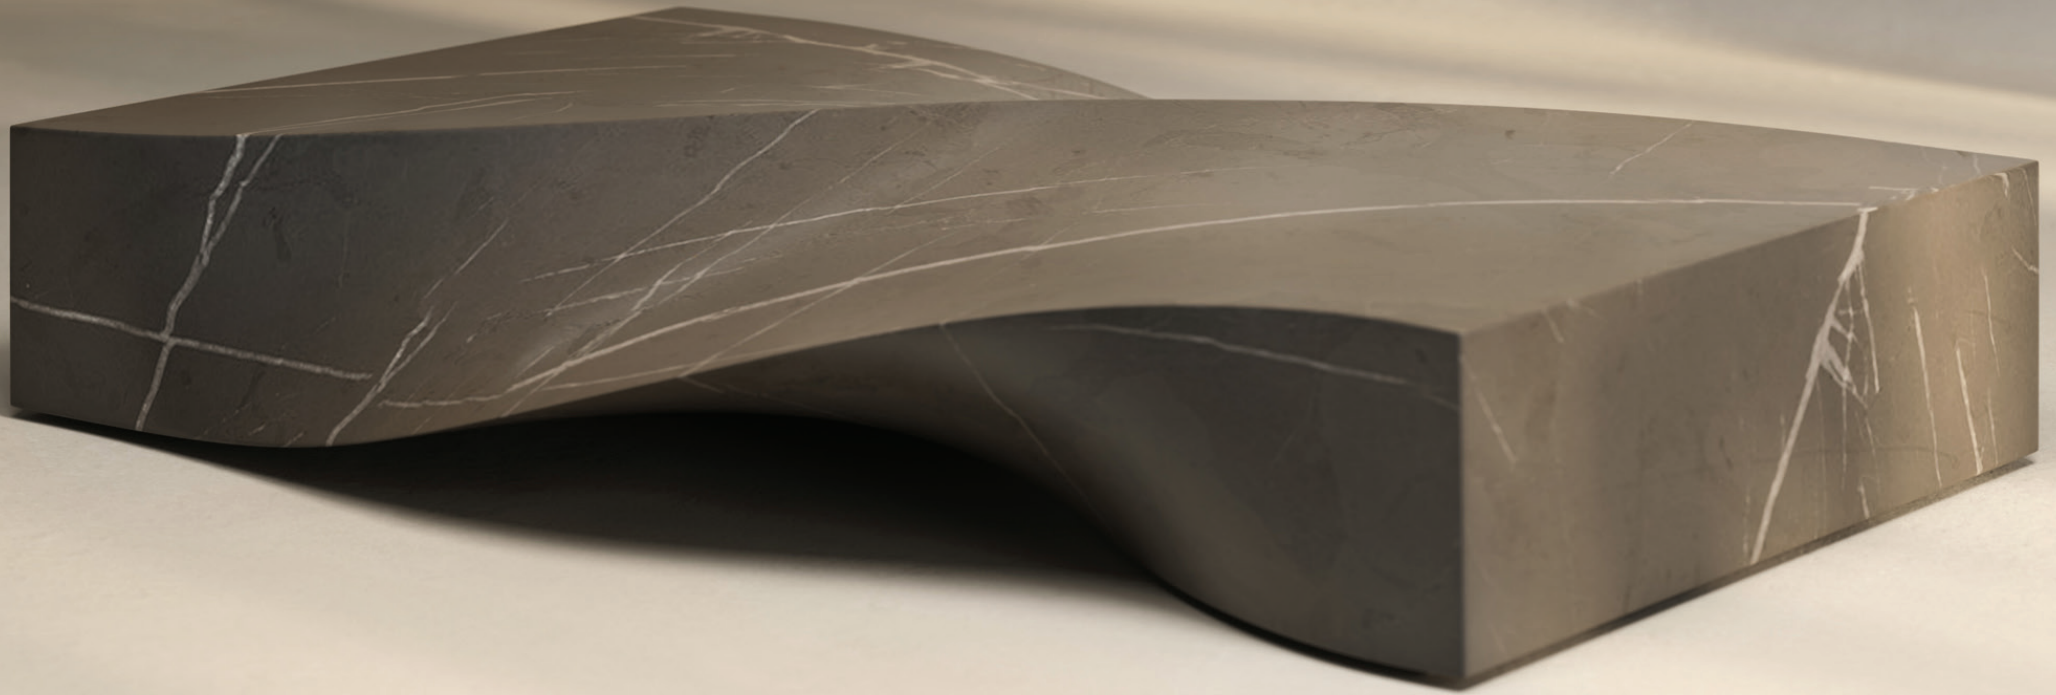

## SOUL SCULPTURE BENCH

A mesmerizing piece that captures the beauty movement of the universe.  
Its spiraling design evokes galaxies and DNA strands symbolizing our interconnectedness.

I sit in this captivating piece and find serenity contemplating nature's wisdom.

The soul sculpture bench is a mesmerizing piece that captures the beauty of the universe. Its spiraling design evokes galaxies and DNA strands symbolizing our interconnectedness.

Sconce

An aerial photograph of a dense forest, viewed from above. The trees are dark green and form a complex, interconnected pattern. Overlaid on this pattern is a bright white, web-like or marbled texture that resembles a spiderweb or a complex network of veins. The overall effect is a striking contrast between the natural green and the artificial white pattern.