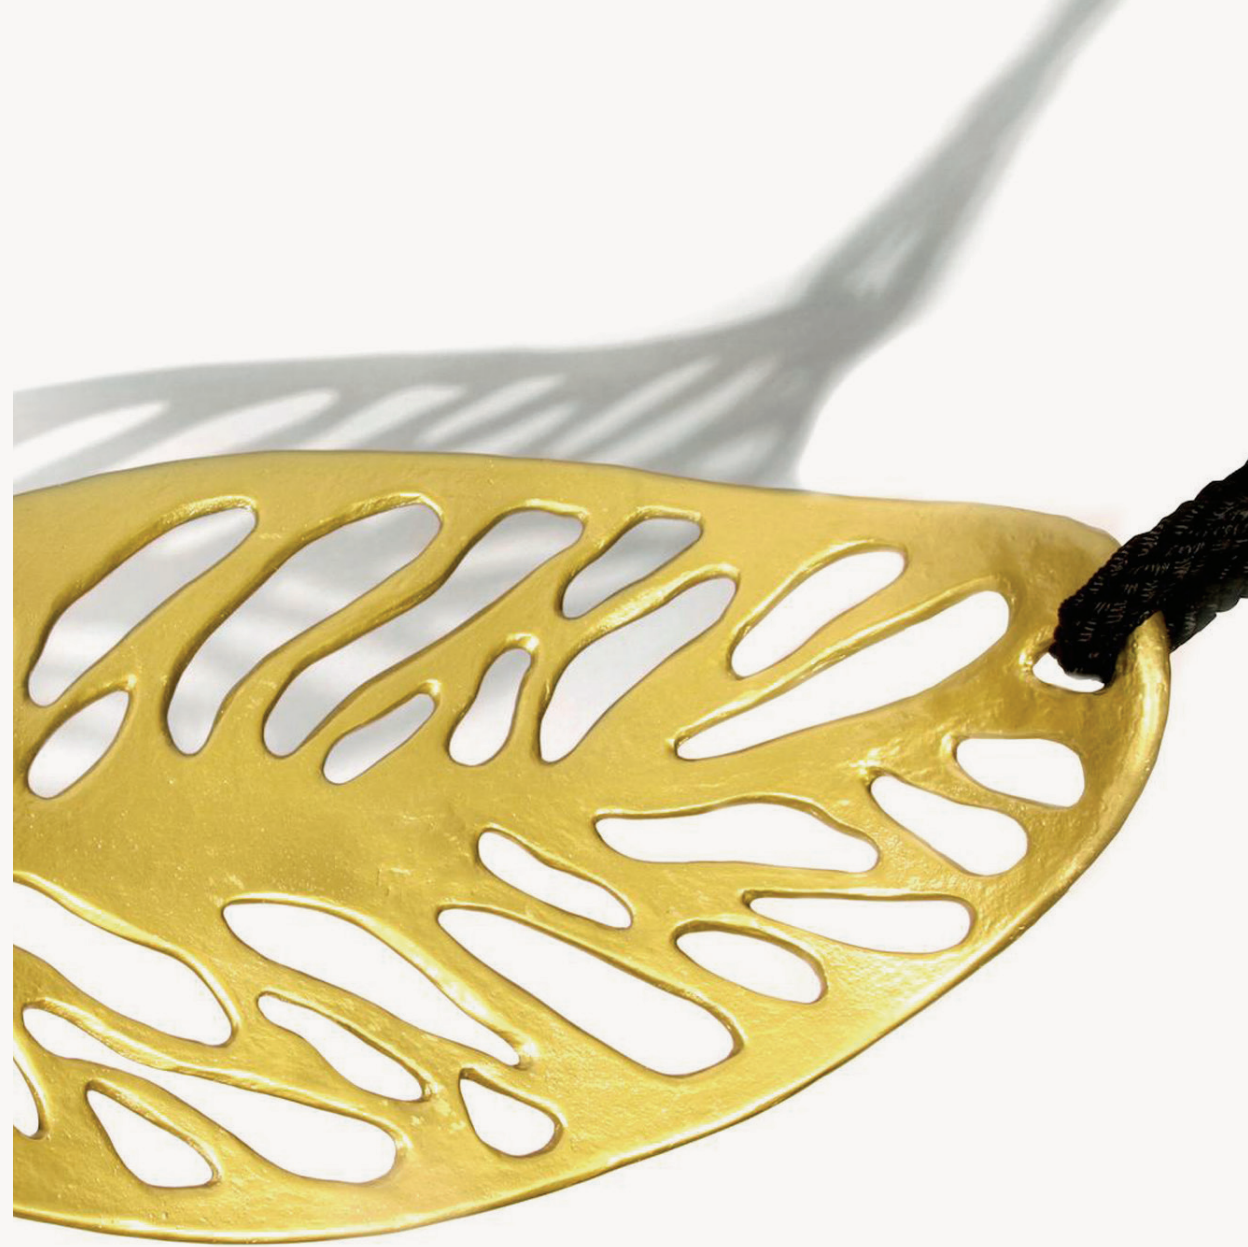

## GINKGO SCULPTURES

Revered for its beauty and its longevity, the Ginkgo Biloba is a living fossil, which remains unchanged since 200 million years ago. The beautiful unique fan-shaped leaves, have a glowing golden-yellow fall color. This sublime beautiful color in autumn is the inspiration to create it in gold plated cast brass.

Crafted in gold-plated brass or bronze, these ethereal sculptures embody balance, harmony, and resilience inspired by the Ginkgo Biloba tree. Like sunlight through leaves, they cast enchanting shadows.

Symbolizing our inner nature, they bring tranquility and invite balance. Let these majestic creations grace your space, reminding you of your own power. Embrace the sacred symbolism, nurturing growth and finding solace in nature. Experience the transformative energy of our Ginkgo Sculptures Collection, where art meets spirituality.

I experience the joy of childhood with the Leaf Sculpture swing. In bronze, wood, or aluminum, it brings nature closer and fosters freedom and connection.

Embrace the essence of autumn, where life is playful and reaching new heights is possible. Reconnect with your inner nature and embrace liberty through plant-inspired design.