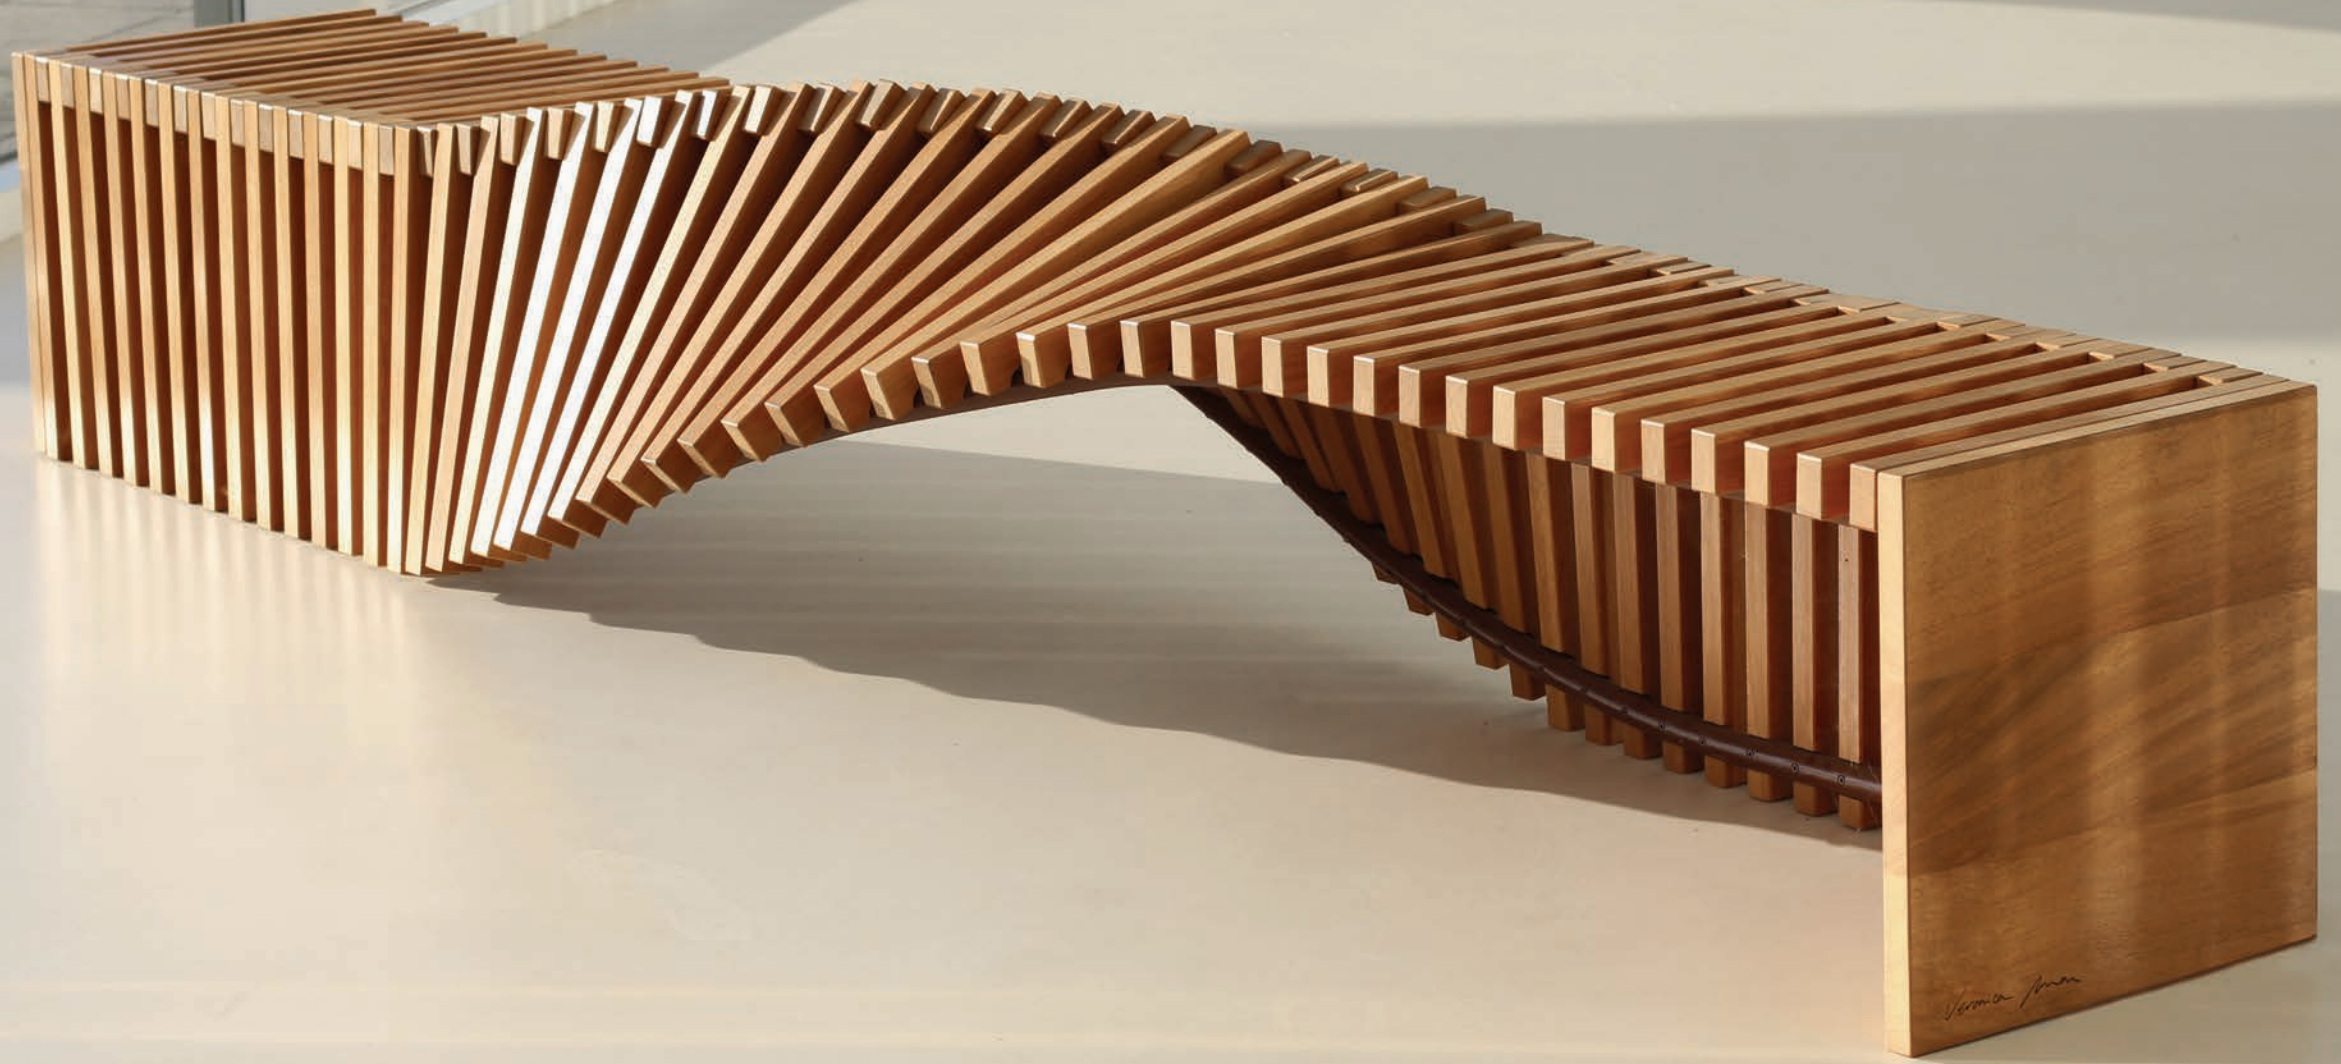

*Veronica Man*

TRIBUTE TO NATURE  
COLLECTIBLE DESIGN

An aerial photograph of a massive ocean vortex, likely a cyclone or hurricane, viewed from above. The center of the storm is a bright, circular area of white foam and churning water, surrounded by concentric rings of darker, swirling water. The overall scene is dramatic and powerful, capturing the raw energy of the ocean.

## SOUL SCULPTURE BENCH

A mesmerizing piece that captures the beauty movement of the universe.  
Its spiraling design evokes galaxies and DNA strands symbolizing our interconnectedness.

I sit in this captivating piece and find serenity contemplating nature's wisdom.

The soul sculpture bench is a mesmerizing piece that captures the beauty of the universe. Its spiraling design evokes galaxies and DNA strands symbolizing our interconnectedness.

Sconce

An aerial photograph of a dense forest, viewed from above. The trees are dark green and form a complex, interconnected pattern. Overlaid on this pattern is a bright white, web-like or marbled texture that resembles a spiderweb or a complex network of veins. The overall effect is a striking contrast between the natural green and the artificial white pattern.

## GINKGO SCULPTURES

Revered for its beauty and its longevity, the Ginkgo Biloba is a living fossil, which remains unchanged since 200 million years ago. The beautiful unique fan-shaped leaves, have a glowing golden-yellow fall color. This sublime beautiful color in autumn is the inspiration to create it in gold plated cast brass.