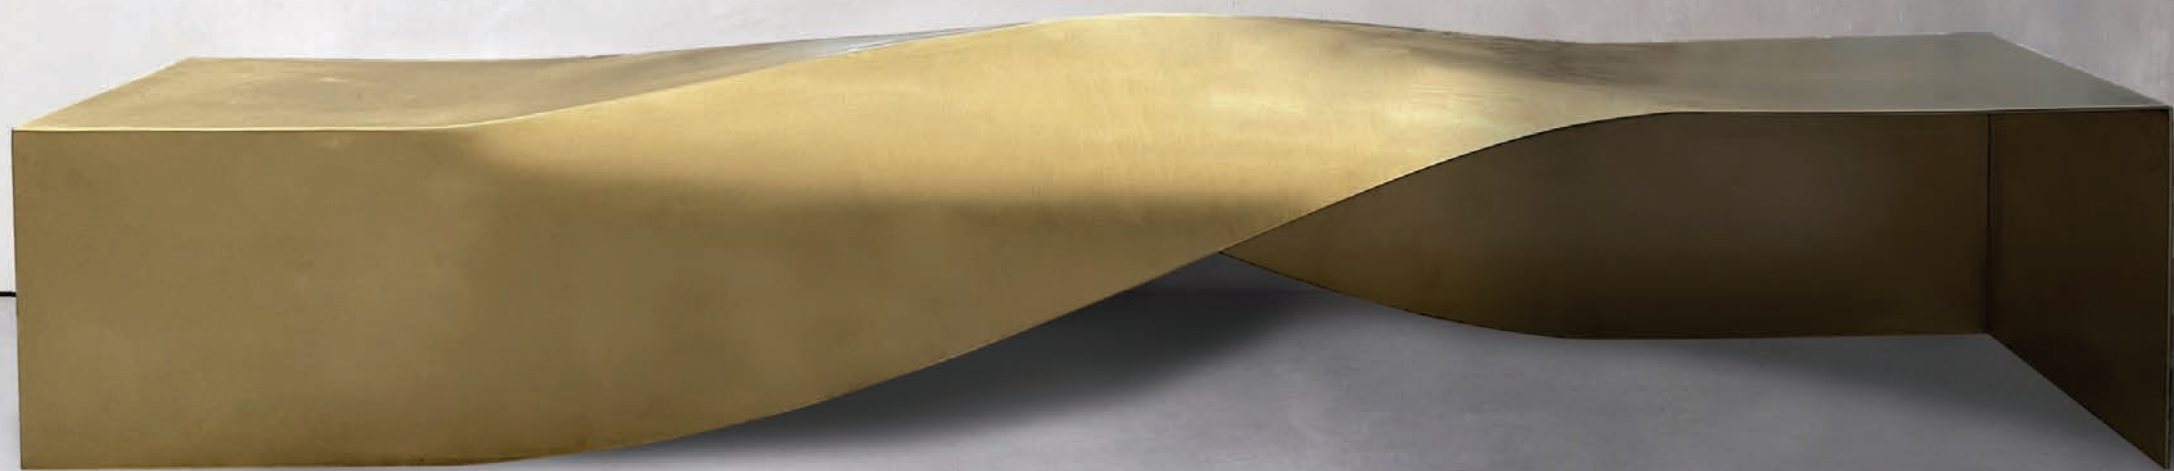

## SOUL SCULPTURE BENCH

A mesmerizing piece that captures the beauty movement of the universe.  
Its spiraling design evokes galaxies and DNA strands symbolizing our interconnectedness.

I sit in this captivating piece and find serenity contemplating nature's wisdom.

The soul sculpture bench is a mesmerizing piece that captures the beauty of the universe. Its spiraling design evokes galaxies and DNA strands symbolizing our interconnectedness.

Sconce

An aerial photograph of a dense forest, viewed from above. The trees are dark green and form a complex, interconnected pattern. Overlaid on this pattern is a bright white, web-like or marbled texture that resembles a spiderweb or a complex network of veins. The overall effect is a striking contrast between the natural green and the artificial white pattern.