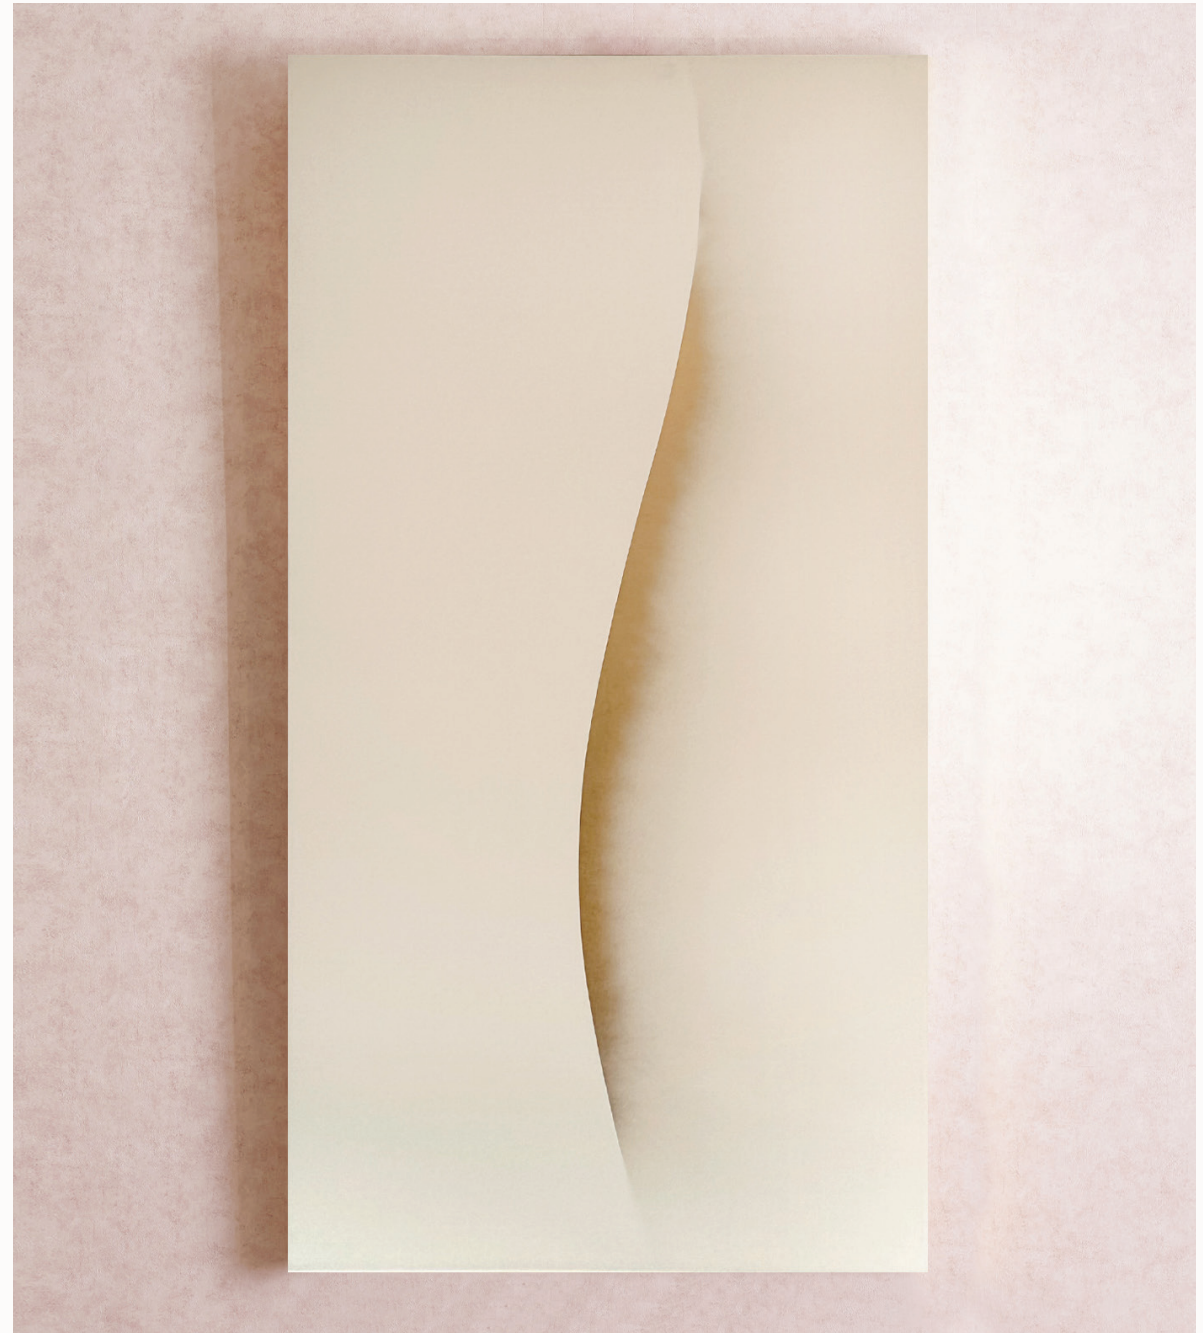

## PORTAL PAINTINGS

I step into a world beyond imagination with Portal Paintings.  
They connect me to an inner dimension through a universal language of art.  
These artworks serve as portals, like gateways to infinite possibilities  
transcending reality and tapping into inner wisdom.

Silver symbolizes purity, elegance, clarity and femininity. Gold evokes warmth and energy, divinity and enlightenment.

White in these paintings symbolizes purity, simplicity, and spirituality. It evokes calmness, clarity, and new beginnings. It is a direct connection to the spiritual world. Gold adds depth and symbolism of inner power to the artwork.

Gold in these paintings symbolizes wealth, elegance, and power. It represents abundance, success, and spiritual enlightenment. It adds richness, highlights important elements, and enhances visual impact. Gold signifies beauty, magnificence, and a touch of grandeur, elevating the artwork's significance.

*Gold Portal II*

*Gold Portal I*

In these paintings, red evokes strong emotions and conveys passion and intensity. Overall, it represents themes of power and love, creating a visually striking and emotionally charged experience.