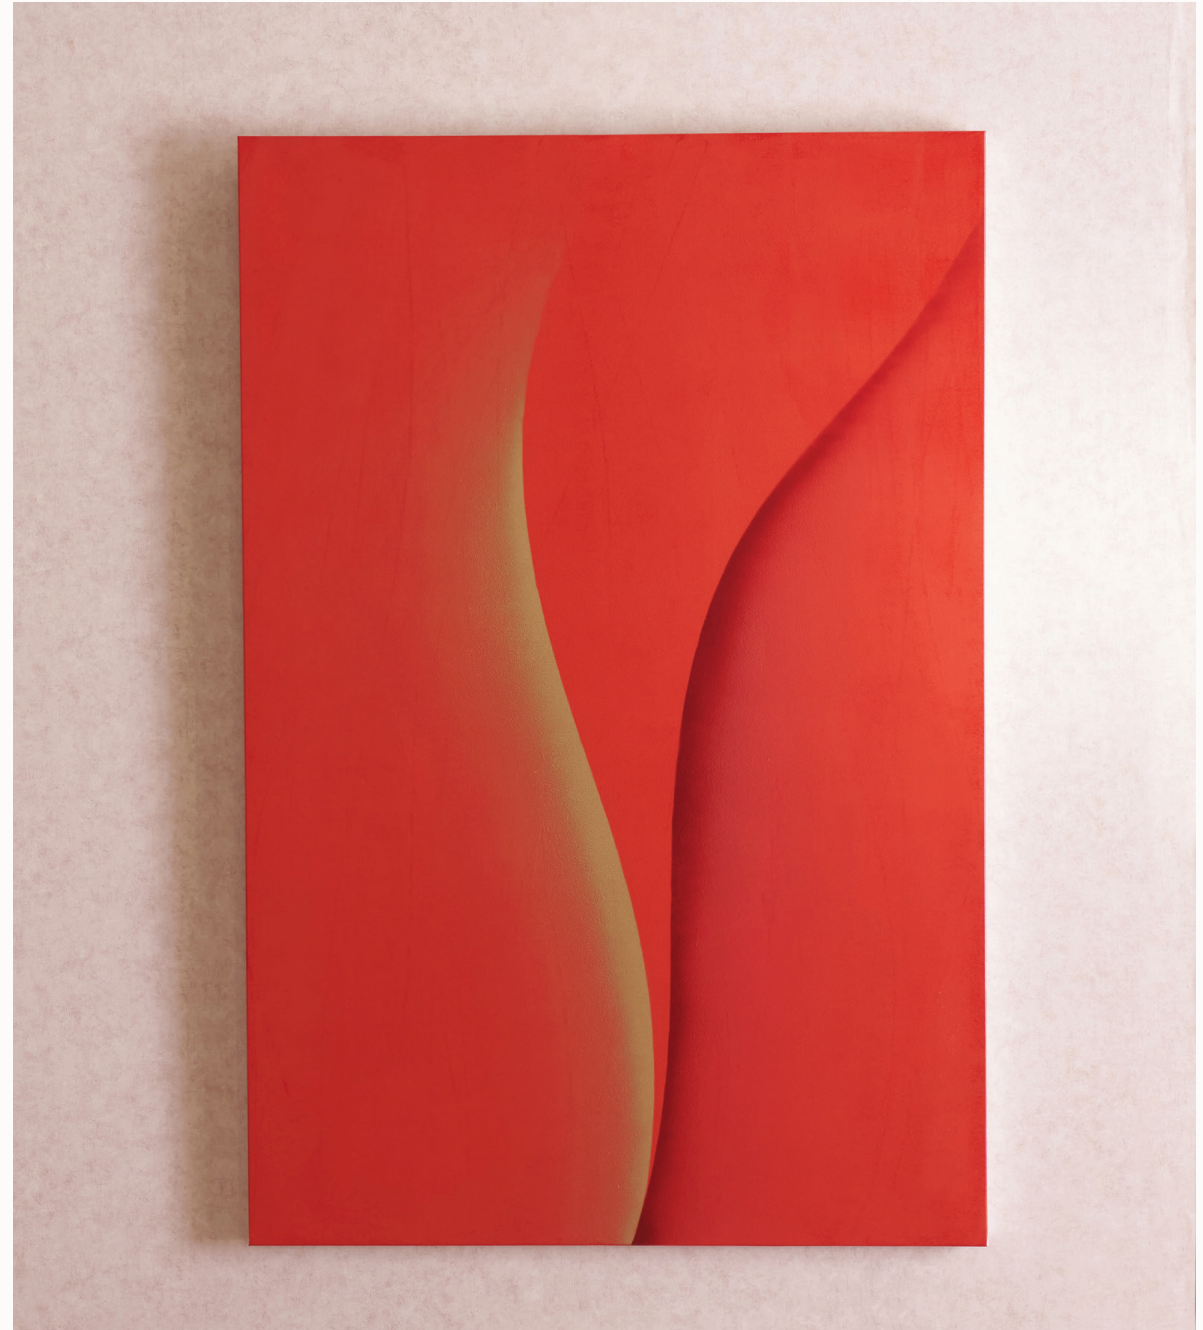

## PORTAL PAINTINGS

I step into a world beyond imagination with Portal Paintings.  
They connect me to an inner dimension through a universal language of art.  
These artworks serve as portals, like gateways to infinite possibilities  
transcending reality and tapping into inner wisdom.

Silver symbolizes purity, elegance, clarity and femininity. Gold evokes warmth and energy, divinity and enlightenment.

White in these paintings symbolizes purity, simplicity, and spirituality. It evokes calmness, clarity, and new beginnings. It is a direct connection to the spiritual world. Gold adds depth and symbolism of inner power to the artwork.

Gold in these paintings symbolizes wealth, elegance, and power. It represents abundance, success, and spiritual enlightenment. It adds richness, highlights important elements, and enhances visual impact. Gold signifies beauty, magnificence, and a touch of grandeur, elevating the artwork's significance.

*Gold Portal II*

*Gold Portal I*

In these paintings, red evokes strong emotions and conveys passion and intensity. Overall, it represents themes of power and love, creating a visually striking and emotionally charged experience.