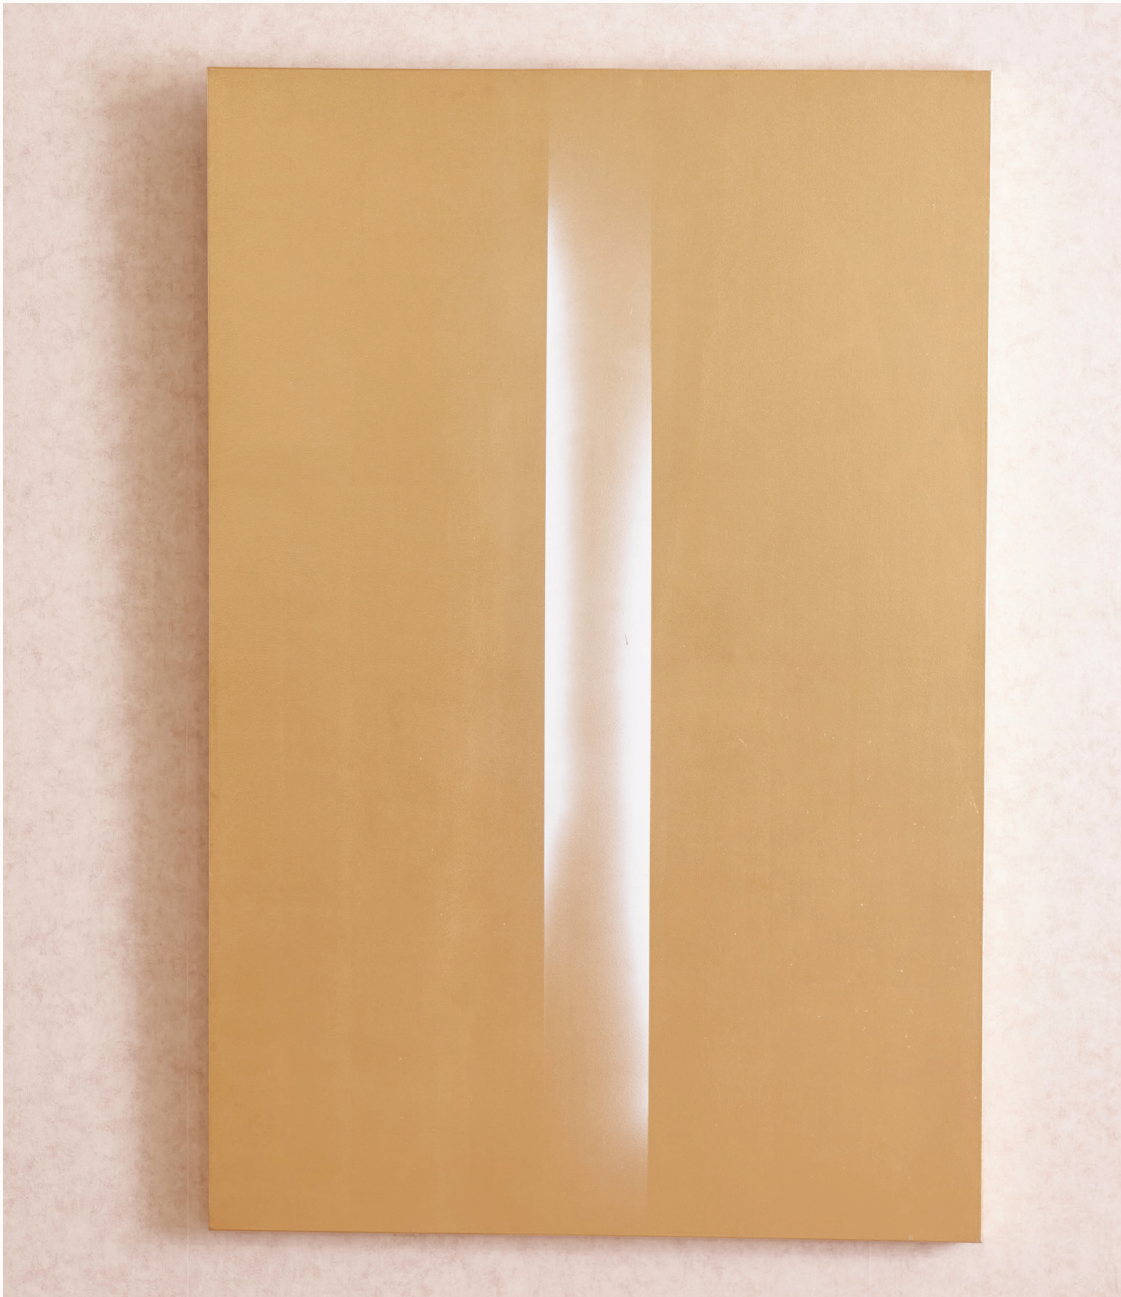

## PORTAL PAINTINGS

I step into a world beyond imagination with Portal Paintings.  
They connect me to an inner dimension through a universal language of art.  
These artworks serve as portals, like gateways to infinite possibilities  
transcending reality and tapping into inner wisdom.

Silver symbolizes purity, elegance, clarity and femininity. Gold evokes warmth and energy, divinity and enlightenment.

White in these paintings symbolizes purity, simplicity, and spirituality. It evokes calmness, clarity, and new beginnings. It is a direct connection to the spiritual world. Gold adds depth and symbolism of inner power to the artwork.

Gold in these paintings symbolizes wealth, elegance, and power. It represents abundance, success, and spiritual enlightenment. It adds richness, highlights important elements, and enhances visual impact. Gold signifies beauty, magnificence, and a touch of grandeur, elevating the artwork's significance.

*Gold Portal II*

*Gold Portal I*

In these paintings, red evokes strong emotions and conveys passion and intensity. Overall, it represents themes of power and love, creating a visually striking and emotionally charged experience.