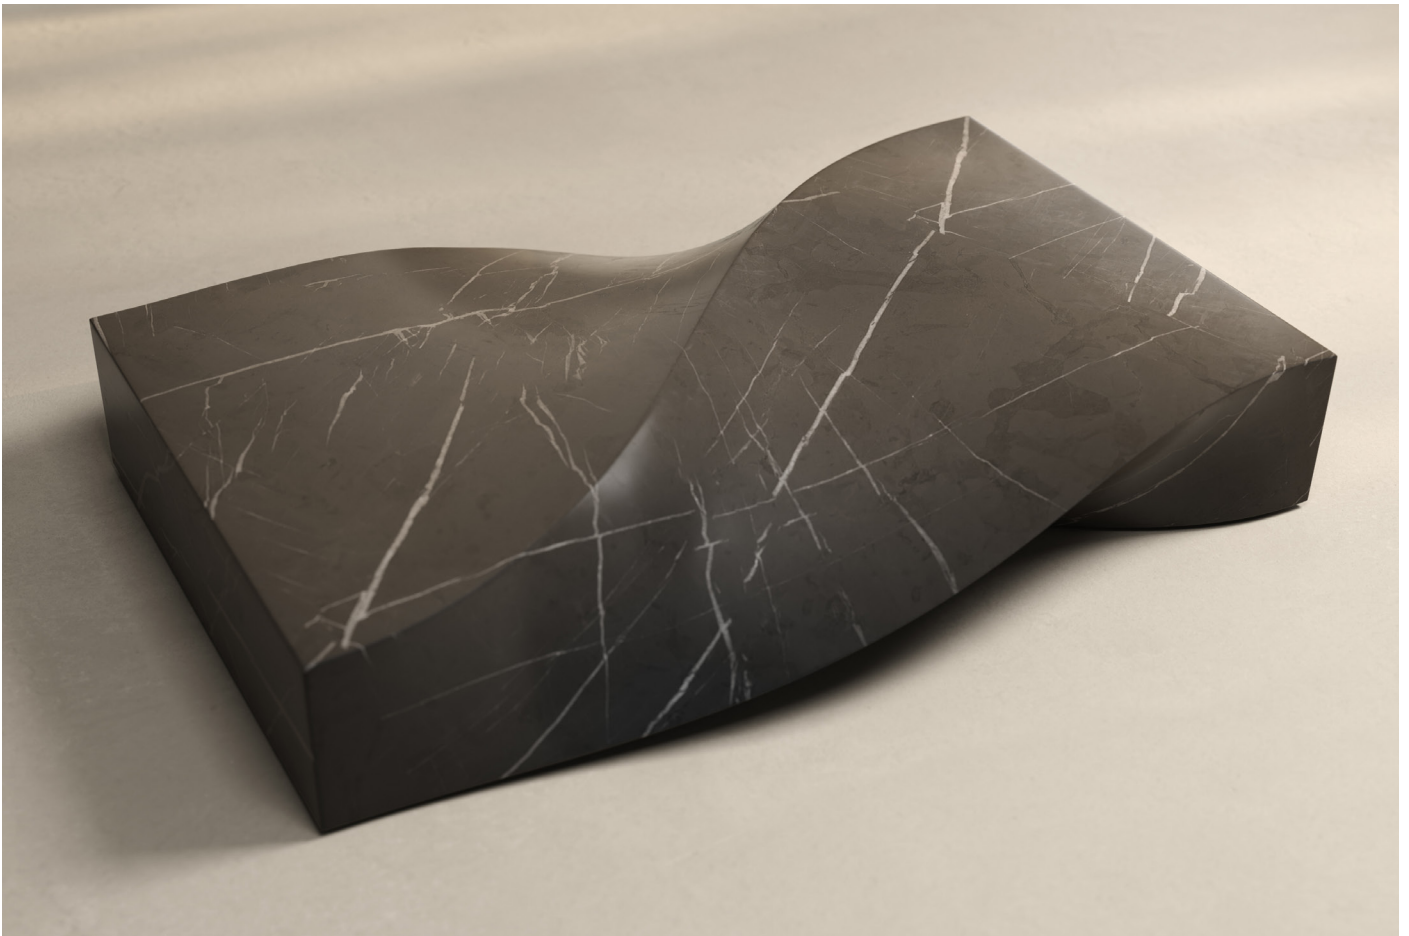

Veronica Amar

COLLECTIBLE DESIGN

SOUL SCULPTURE COFFEE TABLE

Made in marble (A vary of different marbles are available)

Unique piece

Measurements*:

L 59 x W 31.4 x H 12 in
L 150 x W 80 x H 30 cm

*Custom Dimensions Available Upon Request