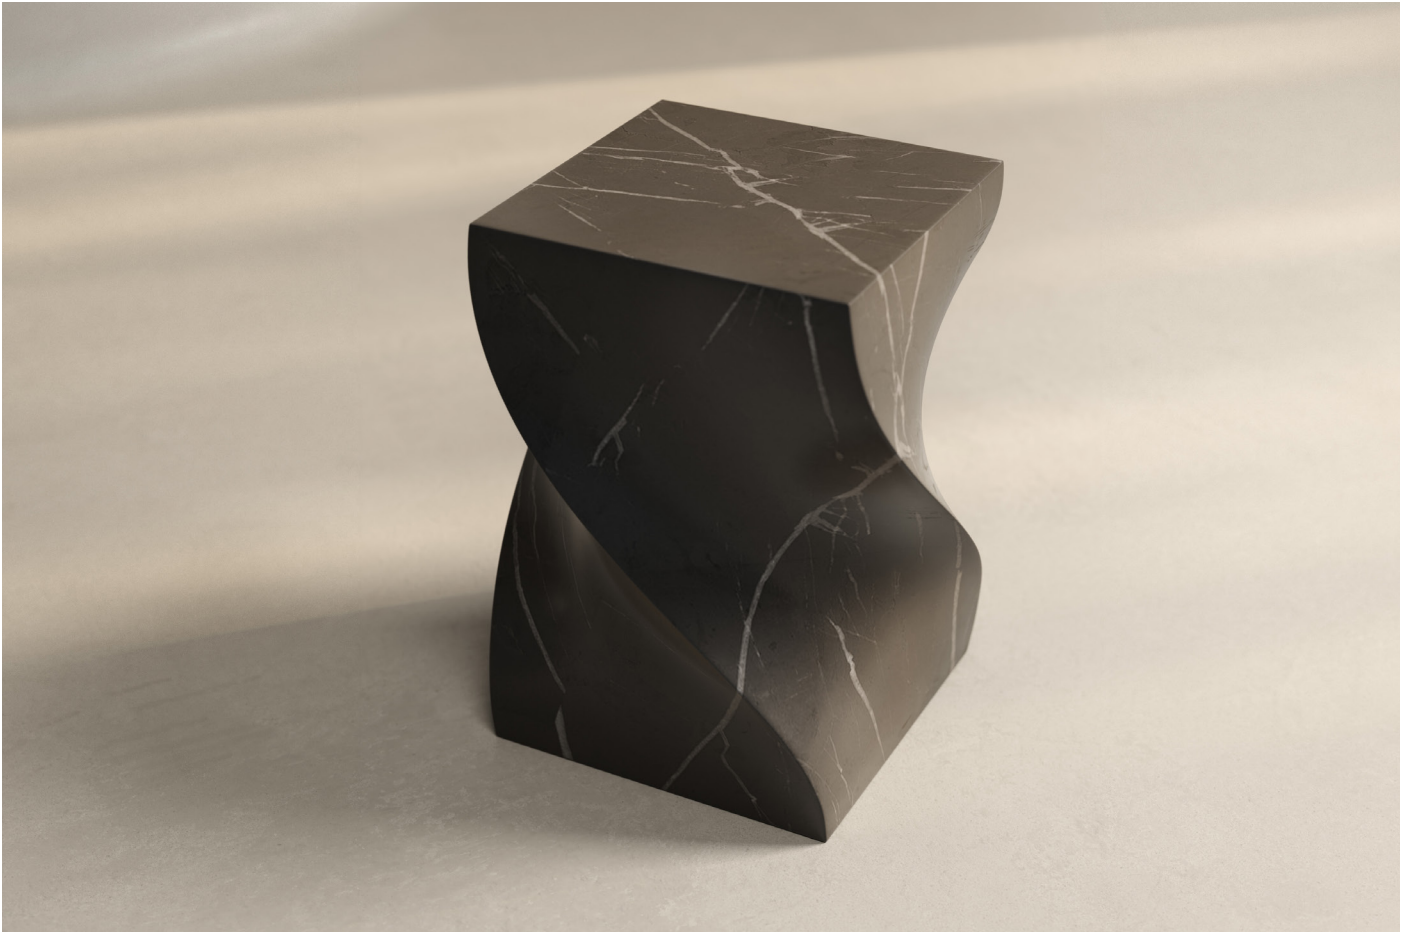

Veronica Amar

COLLECTIBLE DESIGN

SOUL SCULPTURE PULL UP

Made in marble (A vary of different marbles are available)

Unique piece

Measurements*:

L 17.7 x W 17.7 x H 12 in
L 45 x W 45 x H 30 cm

Weight: 120 kg.