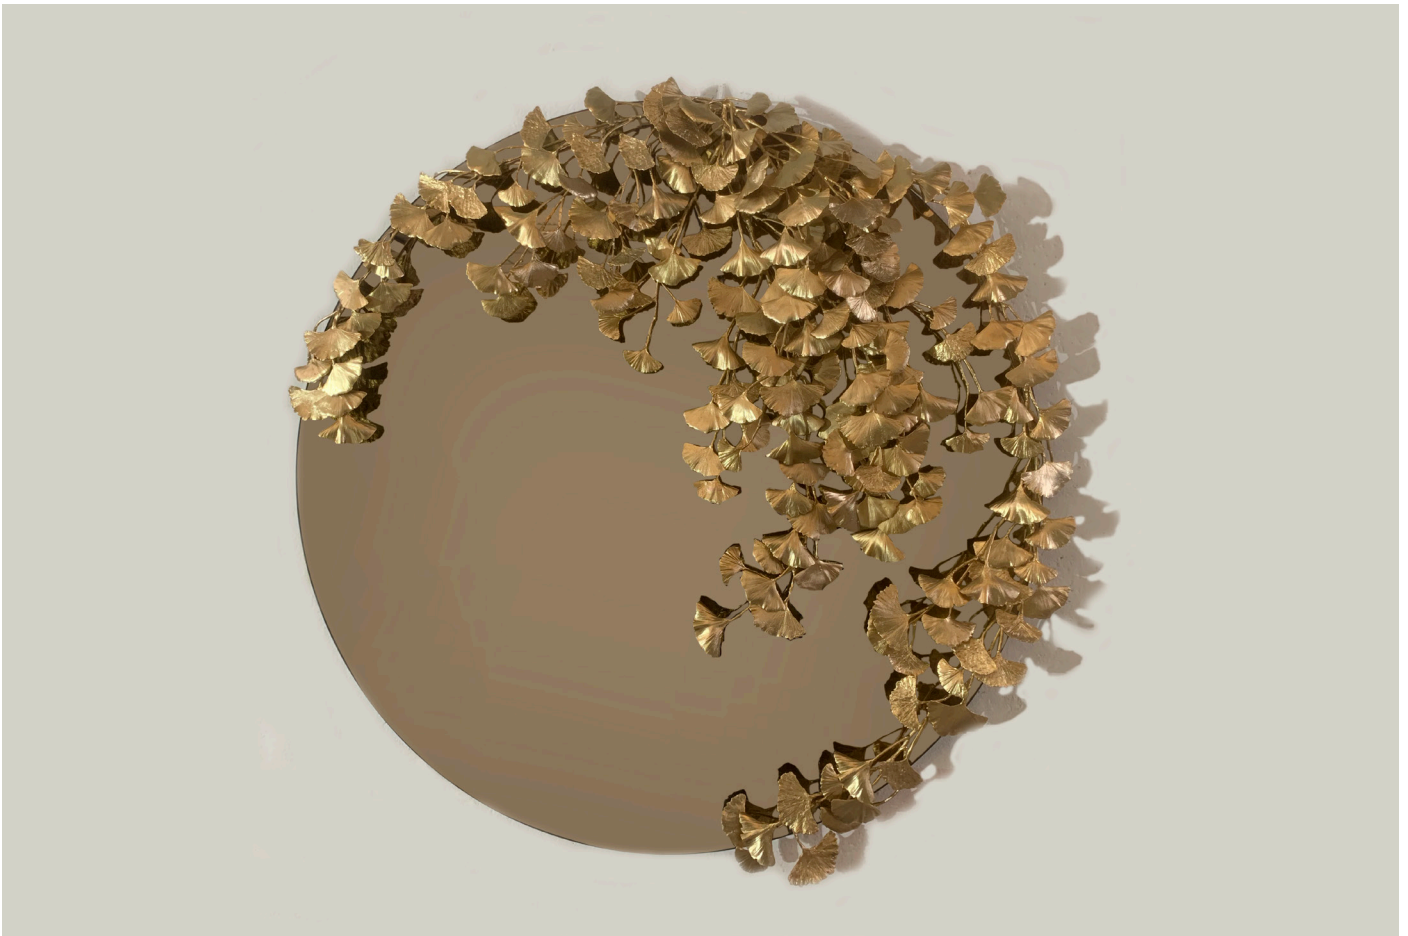

Veronica Amar

COLLECTIBLE DESIGN

GINKGO SCULPTURE MIRROR

Made in cast brass or in bronze; gold plated in 24k gold
(A vary of different finishes are available)

Bronze mirror

Unique piece

Measurements*:

L 43.3 x W 43.3 x H 2 1/2 in

L 110 x W 110 x H 7.1 cm

*Custom Dimensions Available Upon Request

Weight: *60 kg

Price: *Upon Request

Lead time: *3 Months